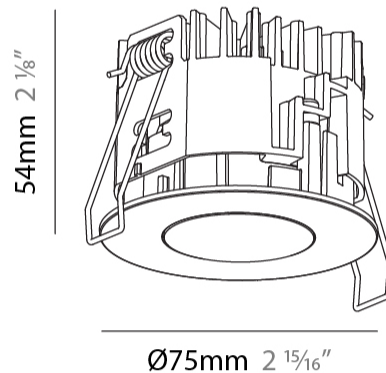

GENERAL

Series: Oiko Pro
Subseries: Oiko Pro Wallwash
Brand: Prolicht
Division: Architectural
Mounting Type: Recessed
Mounting Location: Ceiling
Subcategory: Downlight

PHYSICAL

Shape: Round
Diameter (mm): 75
Diameter (in): 2 ¹⁵/₁₆
Height (mm): 54
Height (in): 2 ¹/₈
Ceiling Thickness (mm): 1 - 25
Ceiling Thickness (in): 1/16 - 1 3/16
Min. Recessing Depth (mm): 60
Min. Recessing Depth (in): 2 ³/₈
Light Distribution: Downlight
Fixture Finish: SSR / BKV / CWI / CRY / HAB / LAG / UFT / ITA / RUA / RUR / MIC / FTG / MYG / TWT / LOD / PUS / FRO / FUP / KIA / POP / BLS / SPG / MEY / GOH / GUM / CHC / COM / ABZ / JAG / OBR / MOS / ROR
Fixture Material: Aluminum Die Cast
Cut-out Measurements: 68mm / 2 11/16" Diameter

ELECTRICAL

Lamp Type: LED (Zhaga Standard)
Input Wattage (W): 14
Total Output Wattage (W): 12.7
Dimming: Dali Dimming
Driver Included: No
Driver Location: Recessed Housing
Driver Type: Constant Current - Universal (120Vac only for DALI driver)
Driver Class: Class 2
Input Voltage (V): 120 - 277
Constant Current (mA): 700

LED

Color Temperature (°K): 2700-6500 Tunable White
Max. Delivered Lumen (lm): 1159
Nominal Lumen (lm): 1460
CRI: >90 CRI
Lamp Life (hrs): 50000
Special LEDs offerings: Tunable White

OPTICAL

Adjustability: Fixed

RATINGS AND CERTIFICATIONS

Certified By: Certified for North American Standards
IP rating: IP54