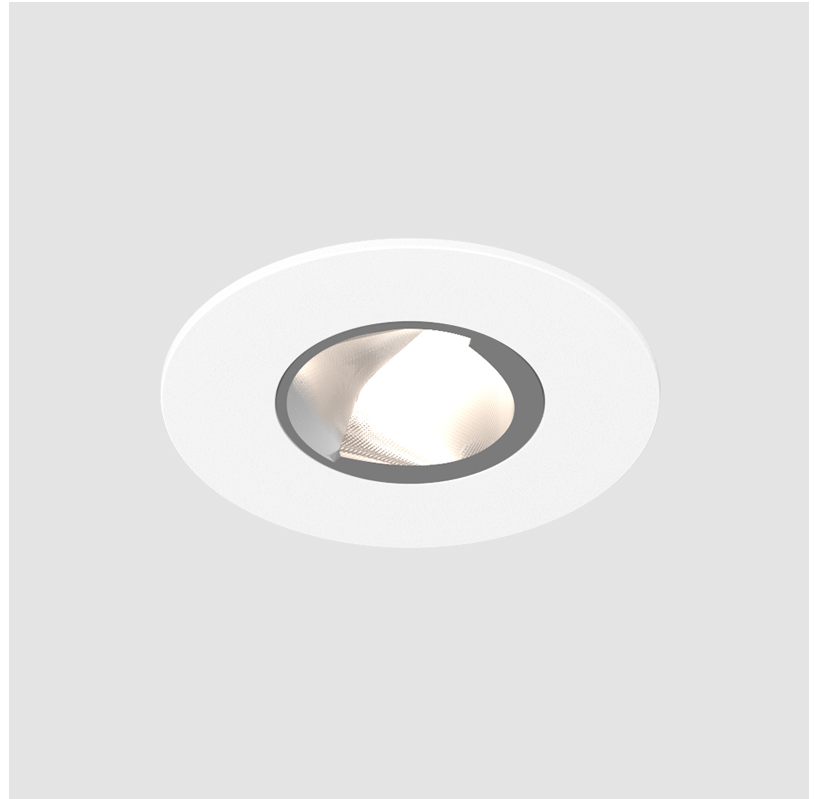

GENERAL

Series: Oiko Pro
Subseries: Oiko Pro Wallwash
Brand: Prolicht
Division: Architectural
Mounting Type: Recessed
Mounting Location: Ceiling
Subcategory: Downlight

PHYSICAL

Shape: Round
Diameter (mm): 75
Diameter (in): 2 ¹⁵/₁₆
Height (mm): 54
Height (in): 2 ¹/₈
Ceiling Thickness (mm): 1 - 25
Ceiling Thickness (in): 1/16 - 1 3/16
Min. Recessing Depth (mm): 60
Min. Recessing Depth (in): 2 ³/₈
Light Distribution: Downlight
Fixture Finish: SSR / BKV / CWI / CRY / HAB / LAG / UFT / ITA / RUA / RUR / MIC / FTG / MYG / TWT / LOD / PUS / FRO / FUP / KIA / POP / BLS / SPG / MEY / GOH / GUM / CHC / COM / ABZ / JAG / OBR / MOS / ROR
Fixture Material: Aluminum Die Cast
Cut-out Measurements: 68mm / 2 11/16" Diameter

ELECTRICAL

Lamp Type: LED (Zhaga Standard)
Input Wattage (W): 14
Total Output Wattage (W): 12.7
Dimming: Dali Dimming
Driver Included: No
Driver Location: Recessed Housing
Driver Type: Constant Current - Universal (120Vac only for DALI driver)
Driver Class: Class 2
Input Voltage (V): 120 - 277
Constant Current (mA): 700

LED

Color Temperature (°K): 2700-6500 Tunable White
Max. Delivered Lumen (lm): 1159
Nominal Lumen (lm): 1460
CRI: >90 CRI
Lamp Life (hrs): 50000
Special LEDs offerings: Tunable White

OPTICAL

Adjustability: Fixed

RATINGS AND CERTIFICATIONS

Certified By: Certified for North American Standards
IP rating: IP54