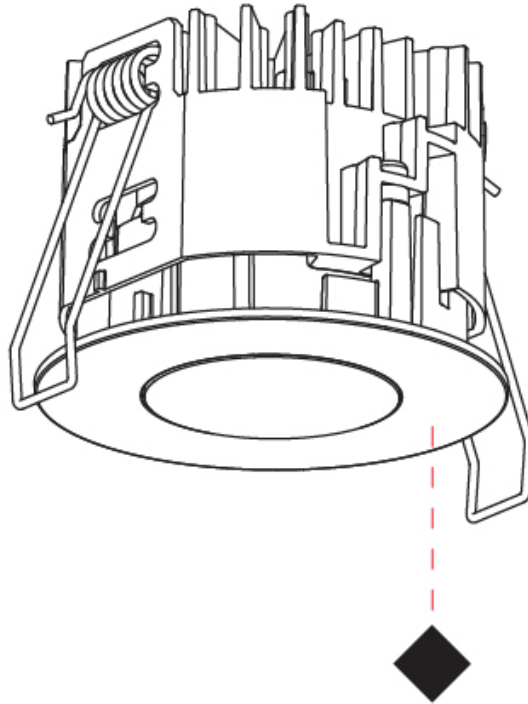

OIKO PRO WALLWASH RECESSED

A35864-

PROJECT

TYPE

SPECIFIER

QUANTITY

DATE